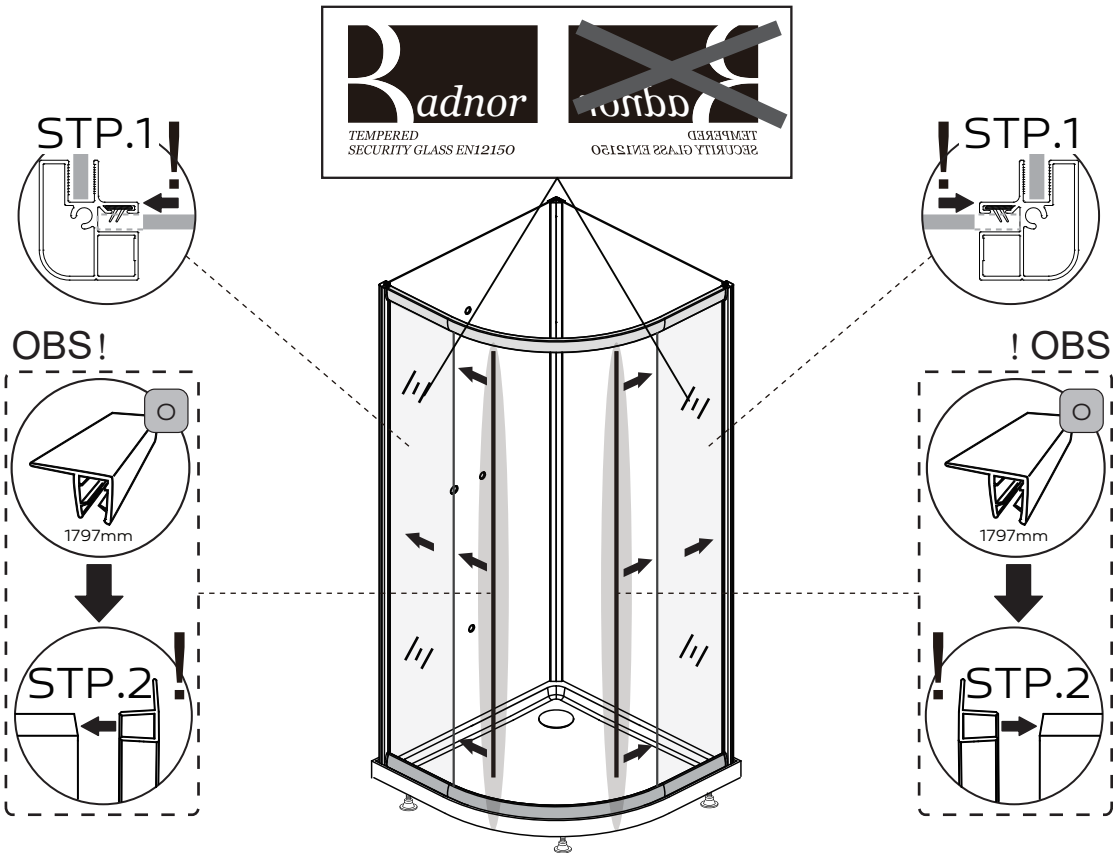

SCANDIA BLACK 6-2

DUSJKABINETT 90x90x205

Sort, Klart/ Checker, U/ Dusjsett

Model 90X90

Model	90x90
A	900mm
B	900mm
C	150mm

  X1  X1  X1  X1	 X1  X1  X1	 X1  X1  X1	 X1  X1
 X2  X2  X2	 X1 Plastic Washer  Metal Washer X3  X3  X3  X1 N3  X2	 X1  X1 Ø 2.8mm  X8 ST4x16mm  X8 ST4x10mm  X4 ST4x10mm  X1 N4	 X1  X1

Not included , buy separately

1

2

3

4

5

6

10

11

12

13A

13B

9(12)

13A

13B

10(12)