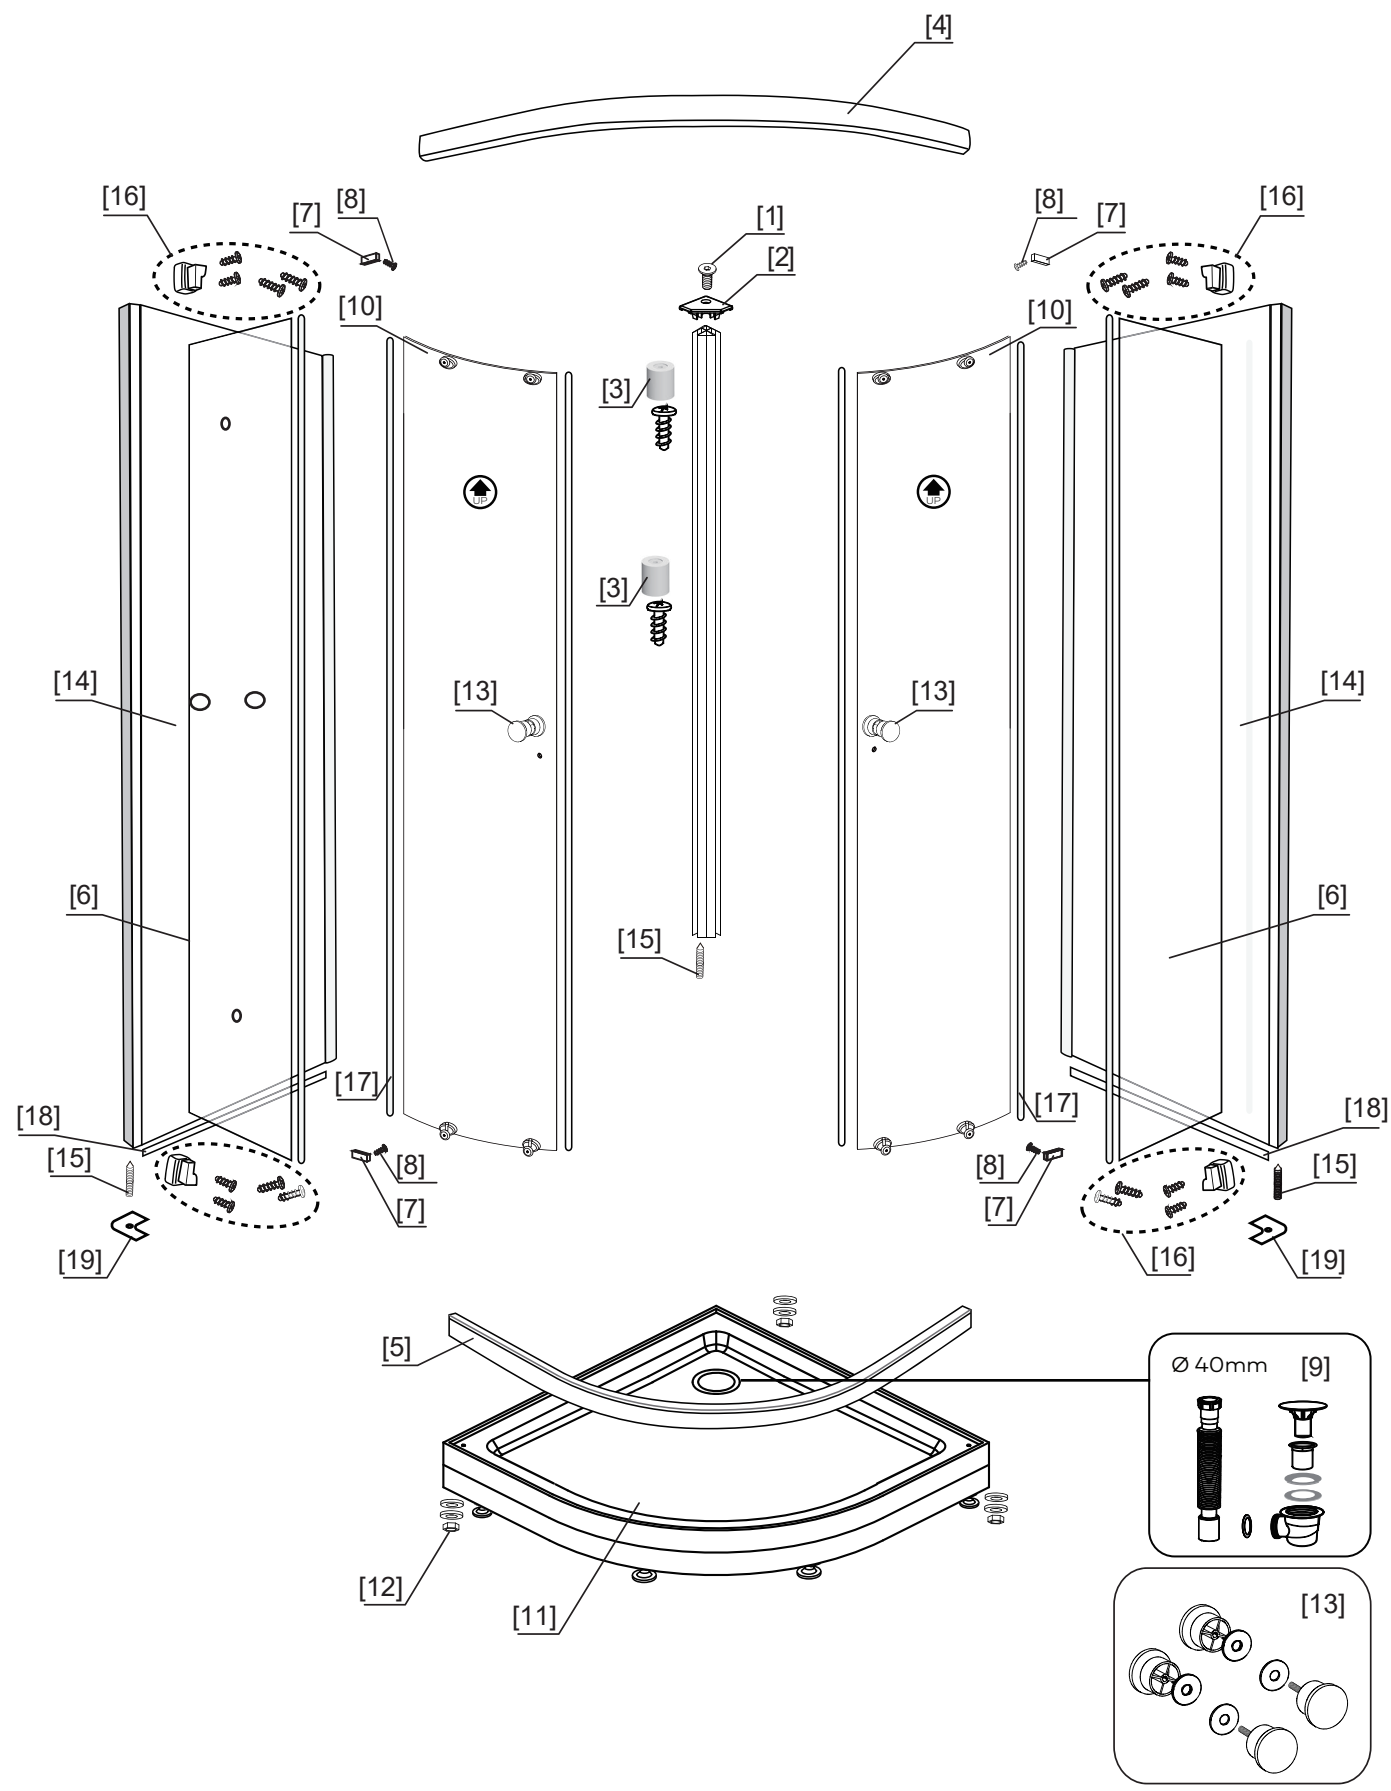

SCANDIA BLACK 6-2

DUSJKABINETT 90x90x205

Sort, Klart/ Checker, U/ Dusjsett

Model 90X90

Model	90x90
A	900mm
B	900mm
C	150mm

  X1  X1  X1  X1	 X1  X1  X1	 X1  X1  X1	 X1  X1
 X2  X2  X2	 X1 Plastic Washer  Metal Washer X3  X3  X3  X1 N3  X2	 X1  X1 Ø 2.8mm  X8 ST4x16mm  X8 ST4x10mm  X4 ST4x10mm  X1 N4	 X1  X1

Not included , buy separately

1

2

3

4

5

6

10

11

12

13A

13B

9(12)

13A

13B

10(12)