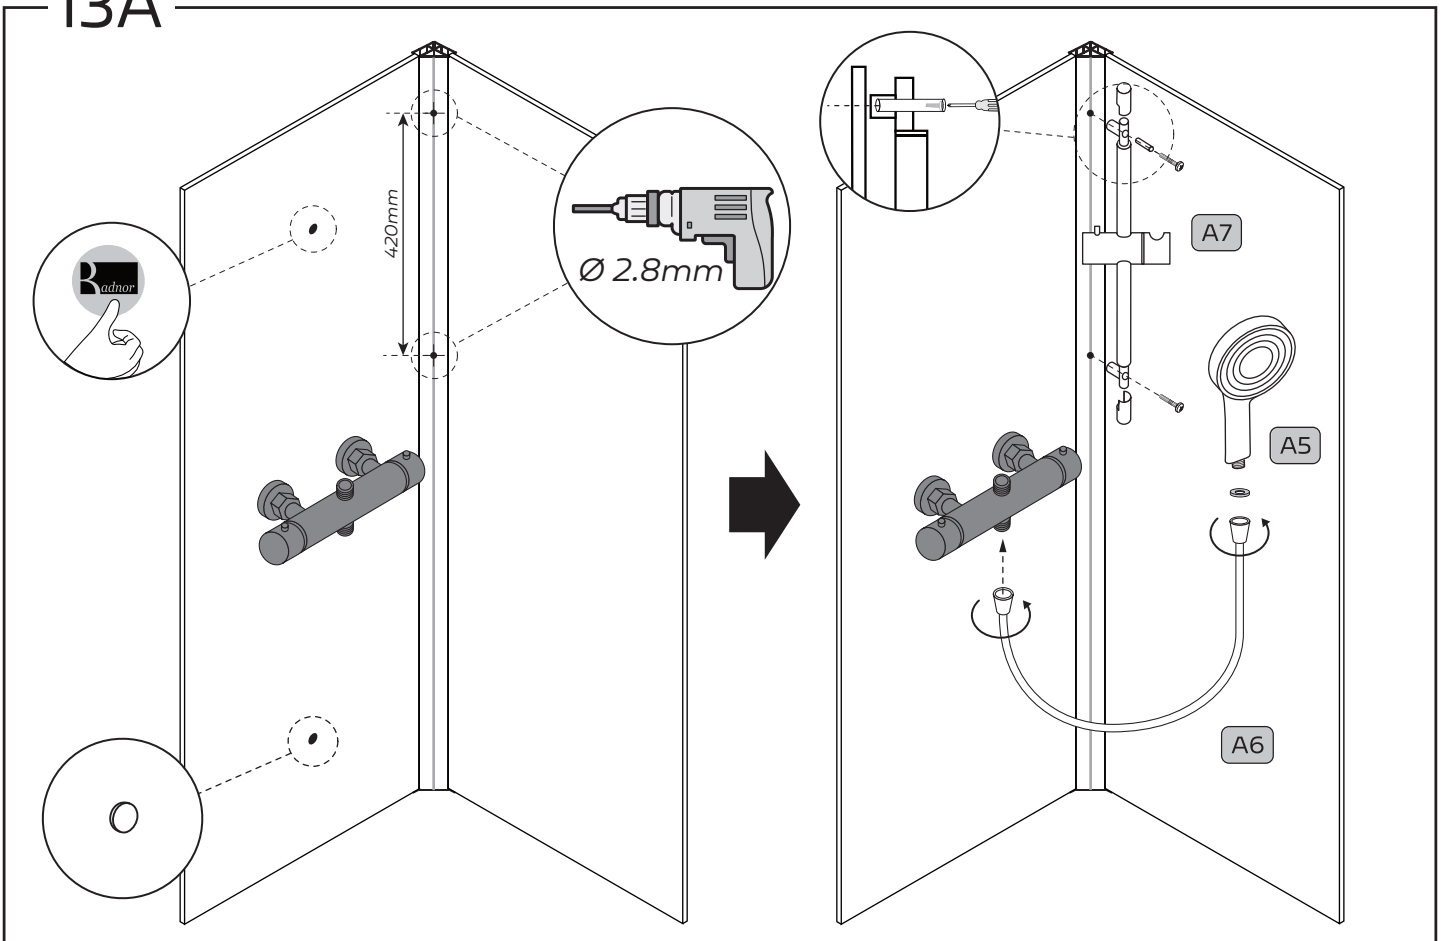

13B

9(12)

13A