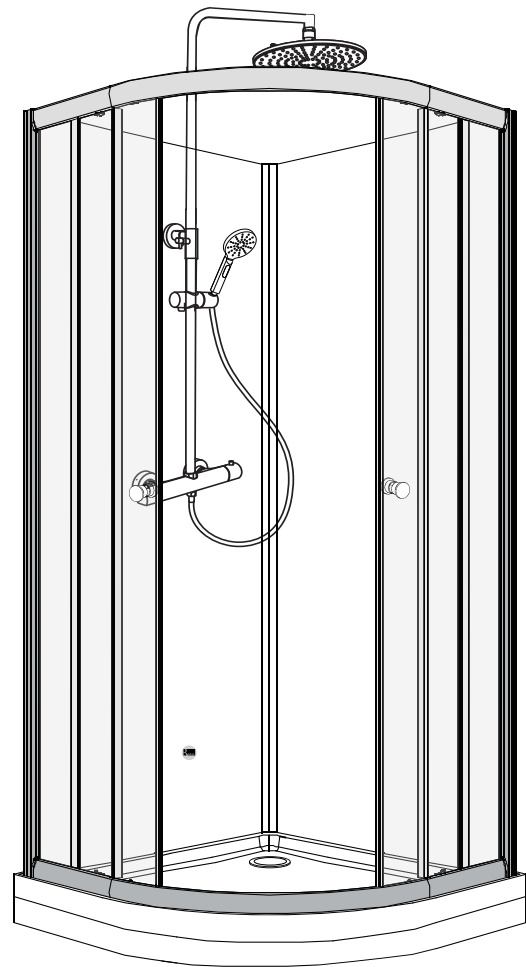

SCANDIA BLACK 6-2

DUSJKABINETT 90x90x205

Sort, Klart/ Checker, U/ Dusjsett

Model 90X90

Model	90x90
A	900mm
B	900mm
C	150mm

  X1  X1  X1  X1	 X1  X1  X1	 X1  X1  X1	 X1  X1
 X2  X2  X2	 X1 Plastic Washer  Metal Washer X3  X3  X3  X1 N3  X2	 X1  X1 Ø 2.8mm  X8 ST4x16mm  X8 ST4x10mm  X4 ST4x10mm  X1 N4	 X1  X1

Not included , buy separately

1

2

3

4

5

6

10