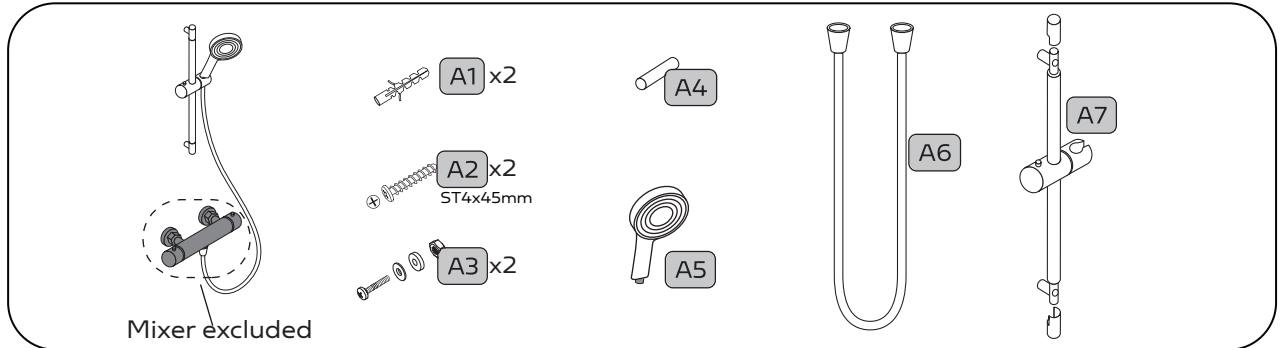

SCANDIA BLACK 6-2

DUSJKABINETT 90x90x205

Sort, Klart/ Checker, U/ Dusjsett

Model 90X90

Model	90x90
A	900mm
B	900mm
C	150mm

  X1  X1  X1  X1	 X1  X1  X1	 X1  X1  X1	 X1  X1
 X2  X2  X2	 X1 Plastic Washer  Metal Washer X3  X3  X3  X1 N3  X2	 X1  X1 Ø 2.8mm  X8 ST4x16mm  X8 ST4x10mm  X4 ST4x10mm  X1 N4	 X1  X1

Not included , buy separately

1

2

3

4

5

6

10