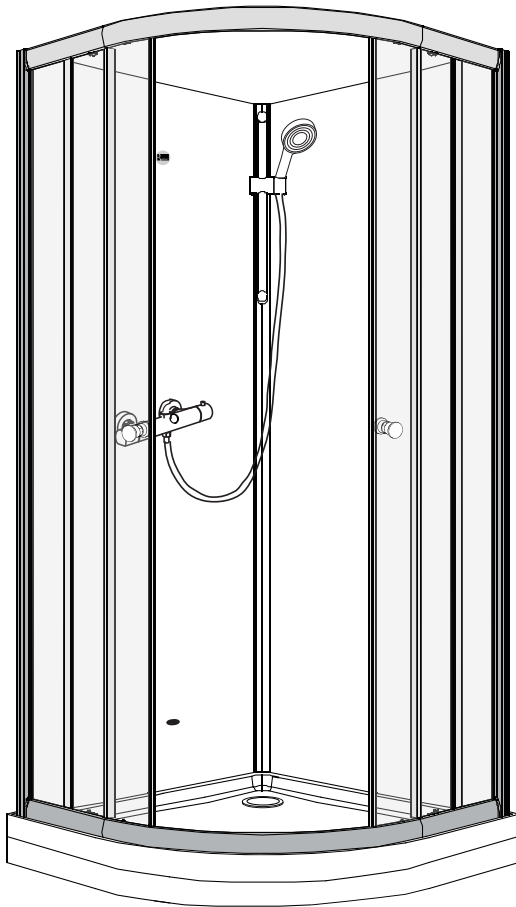

SCANDIA BLACK 6-2

DUSJKABINETT 90x90x205

Sort, Klart/ Checker, U/ Dusjsett

Model 90X90

Model	90x90
A	900mm
B	900mm
C	150mm

  X1  X1  X1  X1	 X1  X1  X1	 X1  X1  X1	 X1  X1
 X2  X2  X2	 X1 Plastic Washer  Metal Washer X3  X3  X3  X1 N3  X2	 X1  X1 Ø 2.8mm  X8 ST4x16mm  X8 ST4x10mm  X4 ST4x10mm  X1 N4	 X1  X1