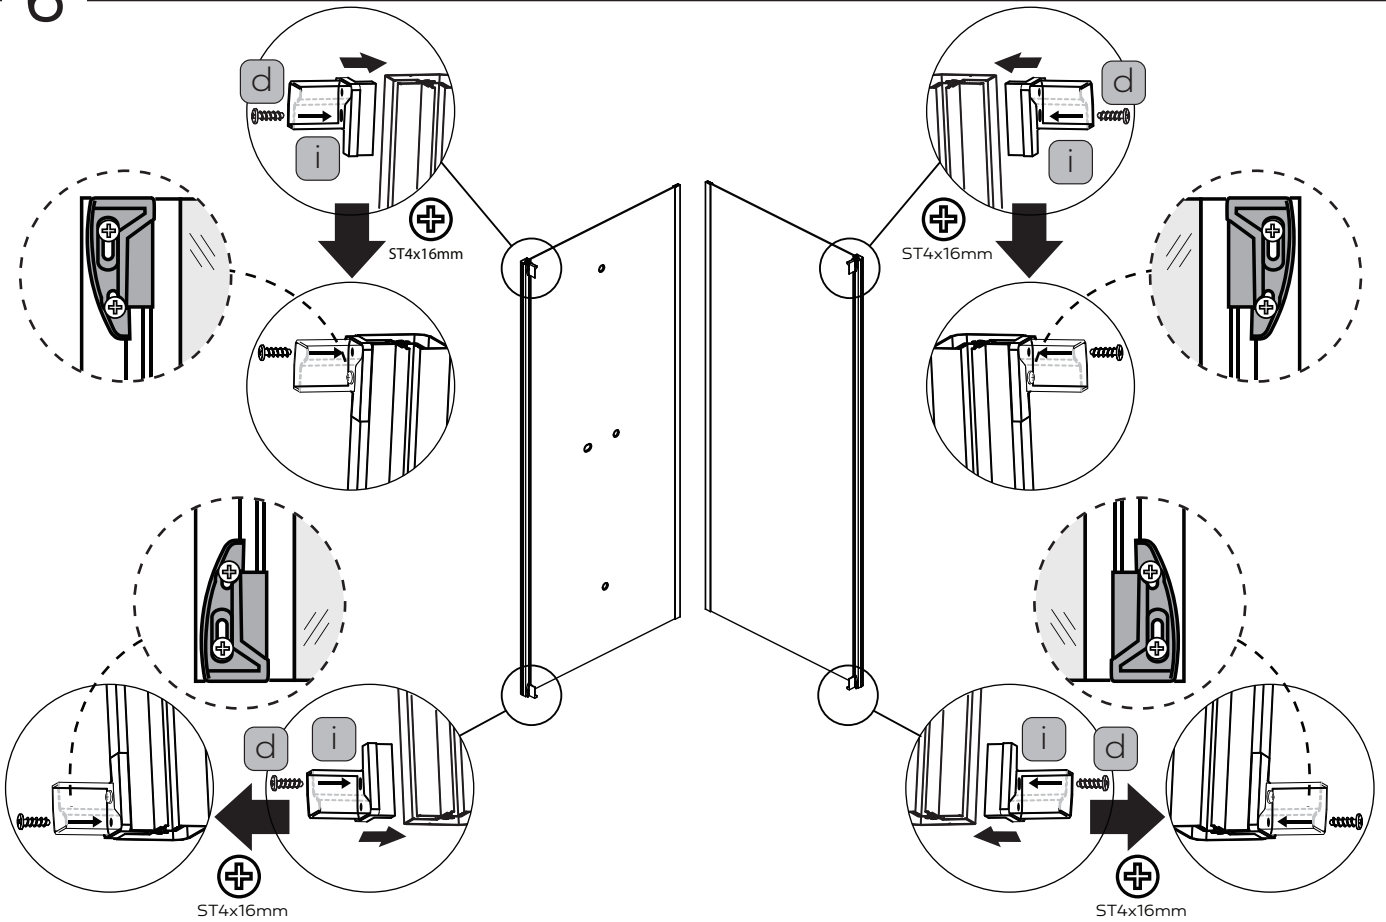

SCANDIA BLACK 6-2

DUSJKABINETT 90x90x205

Sort, Klart/ Checker, U/ Dusjsett

Model 90X90

Model	90x90
A	900mm
B	900mm
C	150mm

  X1  X1  X1  X1	 X1  X1  X1	 X1  X1  X1	 X1  X1
 X2  X2  X2	 X1 Plastic Washer  Metal Washer X3  X3  X3  X1 N3  X2	 X1  X1 Ø 2.8mm  X8 ST4x16mm  X8 ST4x10mm  X4 ST4x10mm  X1 N4	 X1  X1

Not included , buy separately

1

2

3

4

5

6

10