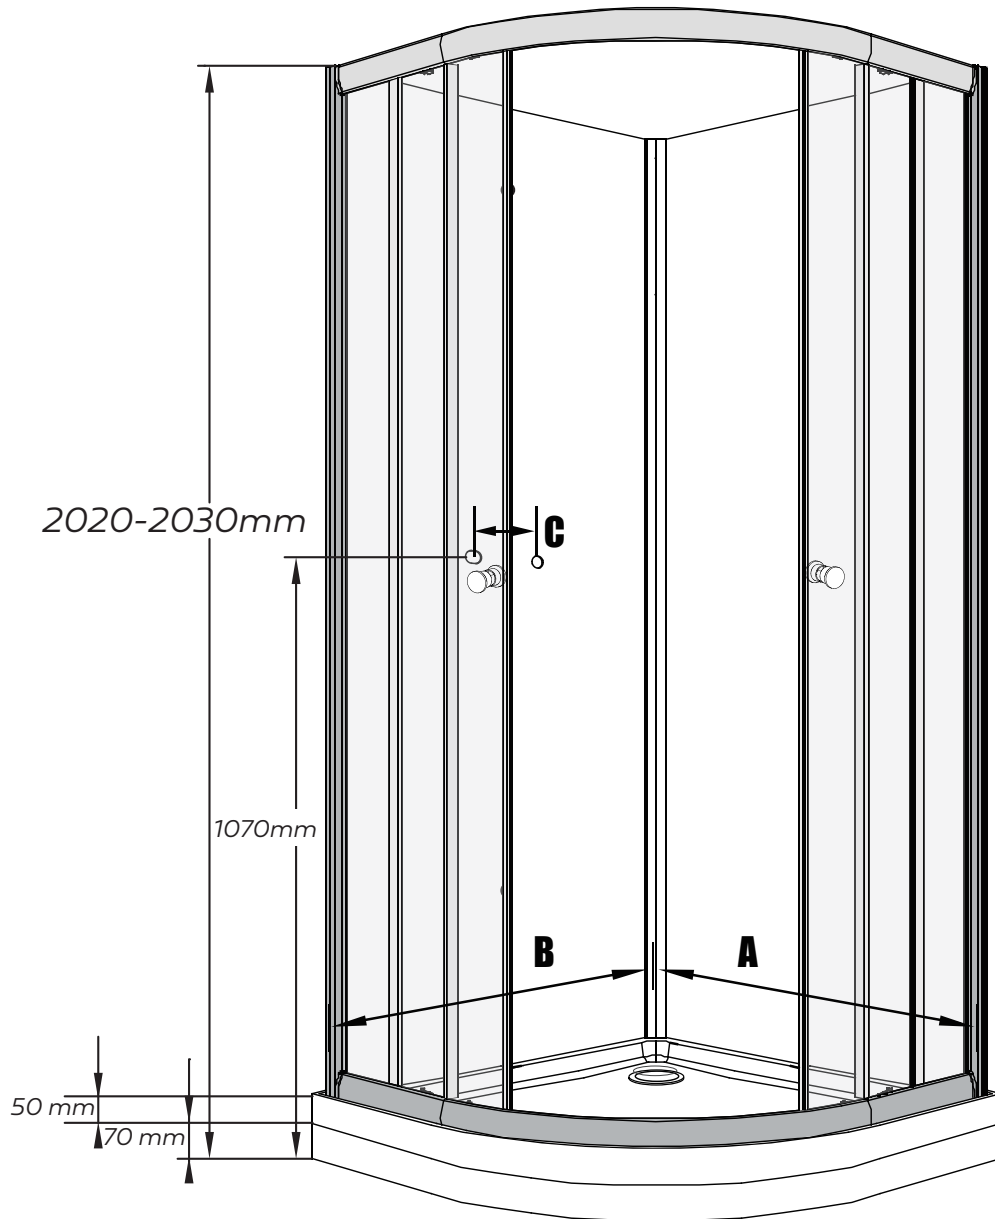

SCANDIA BLACK 6-2

DUSJKABINETT 90x90x205

Sort, Klart/ Checker, U/ Dusjsett

Model 90X90

Model	90x90
A	900mm
B	900mm
C	150mm

  X1  X1  X1  X1	 X1  X1  X1	 X1  X1  X1	 X1  X1
 X2  X2  X2	 X1 Plastic Washer  Metal Washer X3  X3  X3  X1 N3  X2	 X1  X1 Ø 2.8mm  X8 ST4x16mm  X8 ST4x10mm  X4 ST4x10mm  X1 N4	 X1  X1