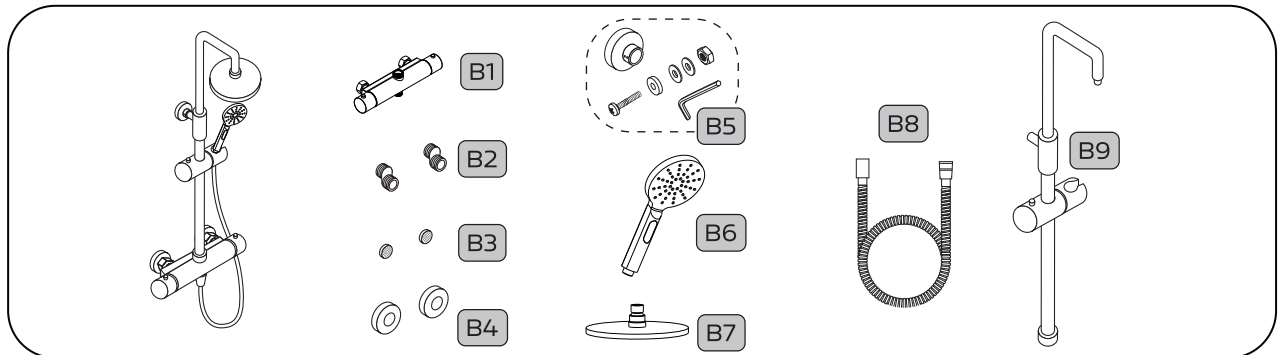

SCANDIA BLACK 6-2

DUSJKABINETT 90x90x205

Sort, Klart/ Checker, U/ Dusjsett

Model 90X90

Model	90x90
A	900mm
B	900mm
C	150mm

  X1  X1  X1  X1	 X1  X1  X1	 X1  X1  X1	 X1  X1
 X2  X2  X2	 X1 Plastic Washer  Metal Washer X3  X3  X3  X1 N3  X2	 X1  X1 Ø 2.8mm  X8 ST4x16mm  X8 ST4x10mm  X4 ST4x10mm  X1 N4	 X1  X1

Not included , buy separately

1

2

3

4

5

6

10