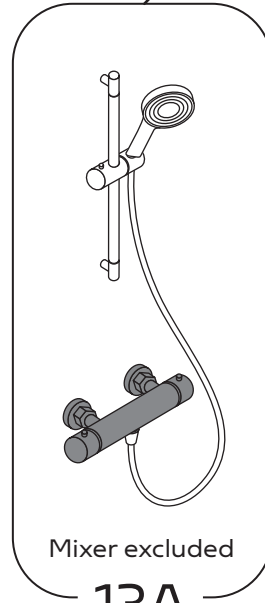

SCANDIA BLACK 6-2

DUSJKABINETT 90x90x205

Sort, Klart/ Checker, U/ Dusjsett

Model 90X90

Model	90x90
A	900mm
B	900mm
C	150mm

  X1  X1  X1  X1	 X1  X1  X1	 X1  X1  X1	 X1  X1
 X2  X2  X2	 X1 Plastic Washer  Metal Washer X3  X3  X3  X1 N3  X2	 X1  X1 Ø 2.8mm  X8 ST4x16mm  X8 ST4x10mm  X4 ST4x10mm  X1 N4	 X1  X1

Not included , buy separately

1

2

3

4

5

6

10

11

12

13A

13B

9(12)

13A

13B

10(12)