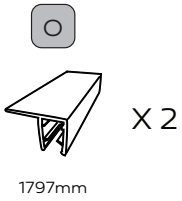

SCANDIA BLACK 6-2

DUSJKABINETT 90x90x205

Sort, Klart/ Checker, U/ Dusjsett

Model 90X90

Model	90x90
A	900mm
B	900mm
C	150mm

  X1  X1  X1  X1	 X1  X1  X1	 X1  X1  X1	 X1  X1
 X2  X2  X2	 X1 Plastic Washer  Metal Washer X3  X3  X3  X1 N3  X2	 X1  X1 Ø 2.8mm  X8 ST4x16mm  X8 ST4x10mm  X4 ST4x10mm  X1 N4	 X1  X1

Not included , buy separately

1

2

3

4

5

6

10