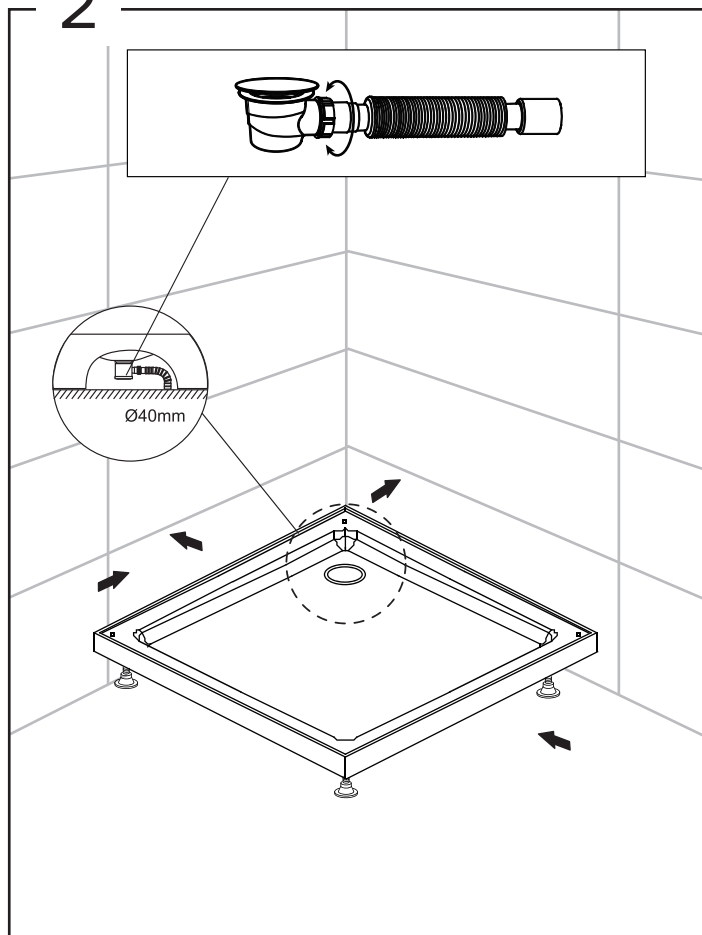

Scandia Black 6-1

DUSJKABINETT 80x80x205

Sort, Klart/ Checker, U/ Dusjsett

Model 80X80

Model	80x80
A	800mm
B	800mm
C	150mm

Not included , buy separately

1

2