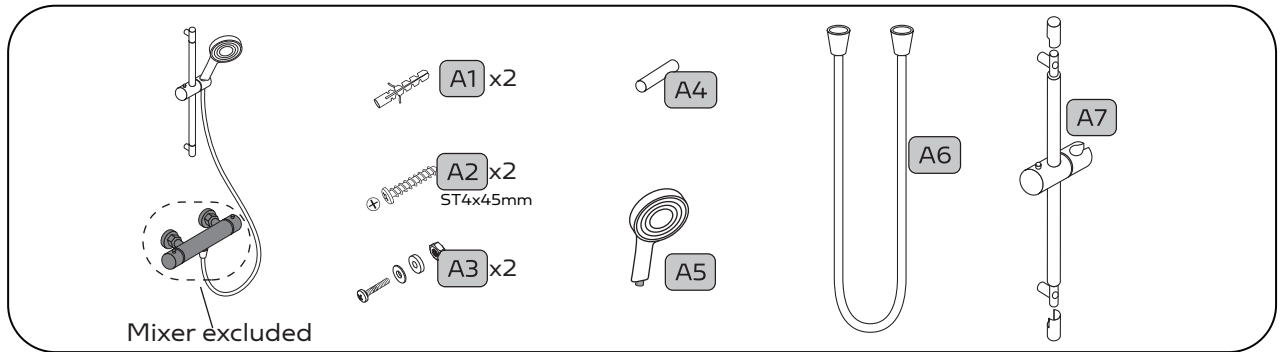

Scandia Black 6-1

DUSJKABINETT 80x80x205

Sort, Klart/ Checker, U/ Dusjsett

Model 80X80

Model	80x80
A	800mm
B	800mm
C	150mm

Not included , buy separately

1

2