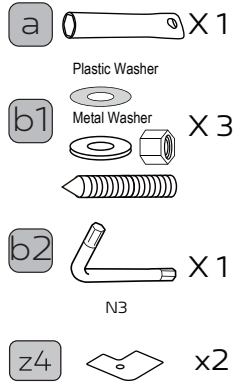

Scandia Black 6-1

DUSJKABINETT 80x80x205

Sort, Klart/ Checker, U/ Dusjsett

Model 80X80

Model	80x80
A	800mm
B	800mm
C	150mm

Not included , buy separately

1

2

3

4

5

6

11

8(12)

12

13

14A

14B

10(12)

15

16

17

18