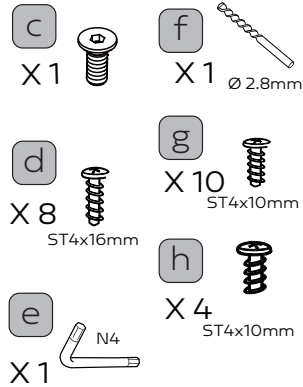

Scandia Black 6-1

DUSJKABINETT 80x80x205

Sort, Klart/ Checker, U/ Dusjsett

Model 80X80

Model	80x80
A	800mm
B	800mm
C	150mm

Not included , buy separately

1

2

3

4

5

6

11

8(12)

12

13

14A

14B

10(12)

15

16

17

18