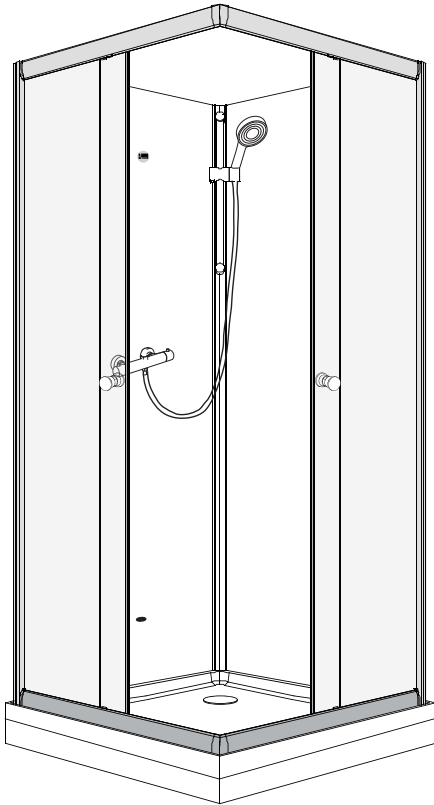

Scandia Black 6-1

DUSJKABINETT 80x80x205

Sort, Klart/ Checker, U/ Dusjsett

Model 80X80

Model	80x80
A	800mm
B	800mm
C	150mm

Not included , buy separately

1

2