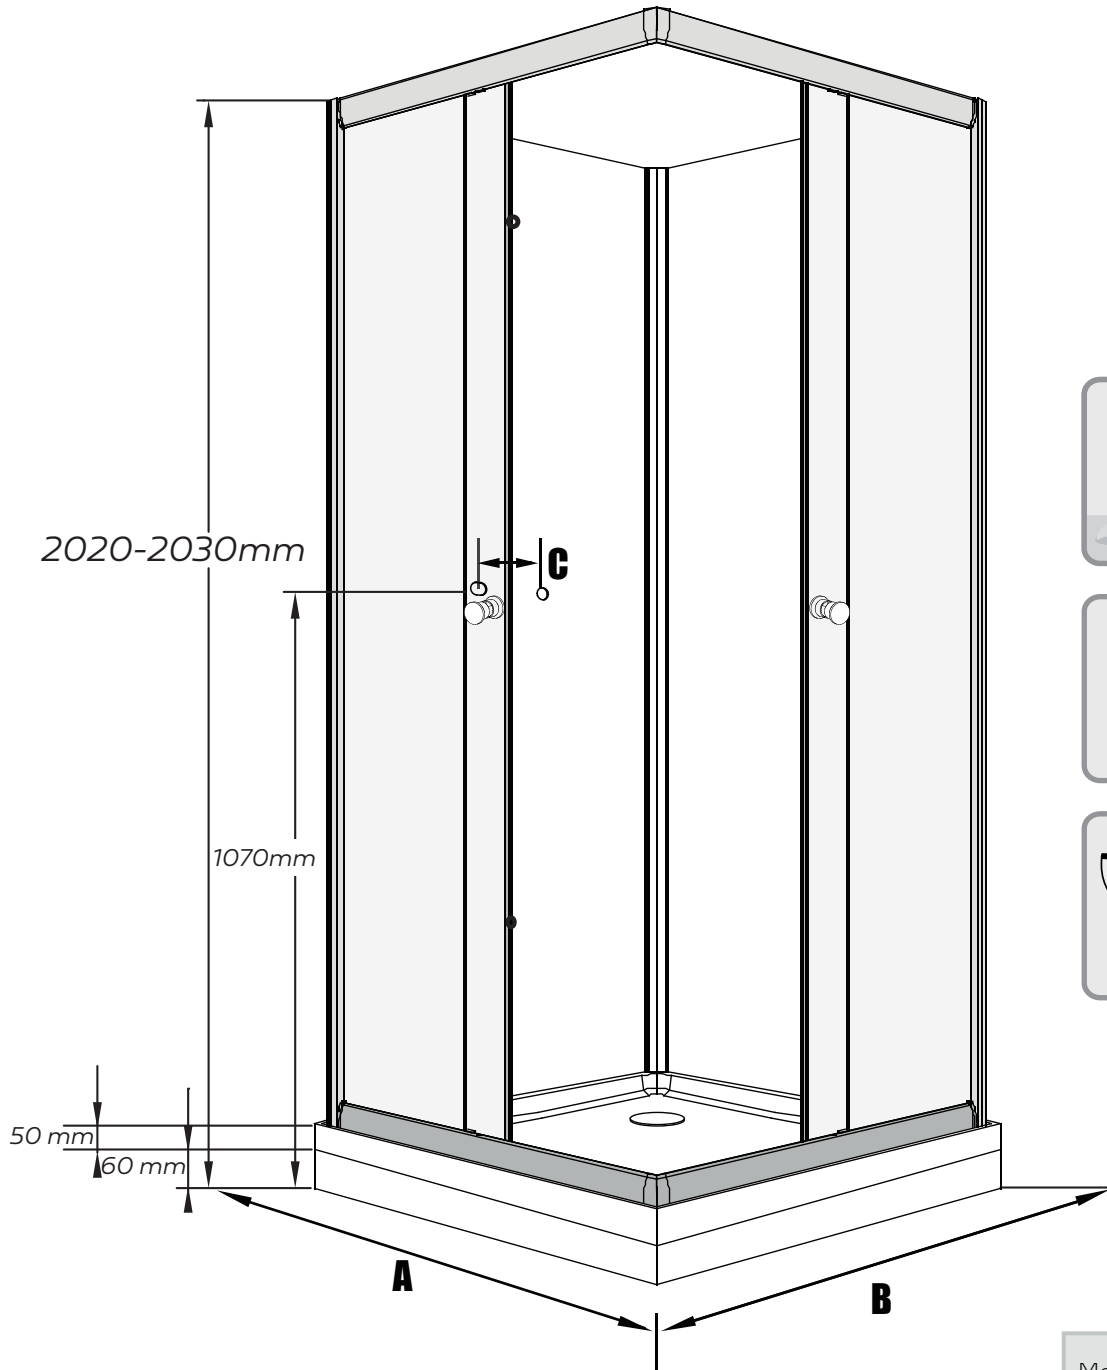

Scandia Black 6-1

DUSJKABINETT 80x80x205

Sort, Klart/ Checker, U/ Dusjsett

Model 80X80

Model	80x80
A	800mm
B	800mm
C	150mm

Not included , buy separately

1

2

3

4

5

6

11

8(12)

12

13