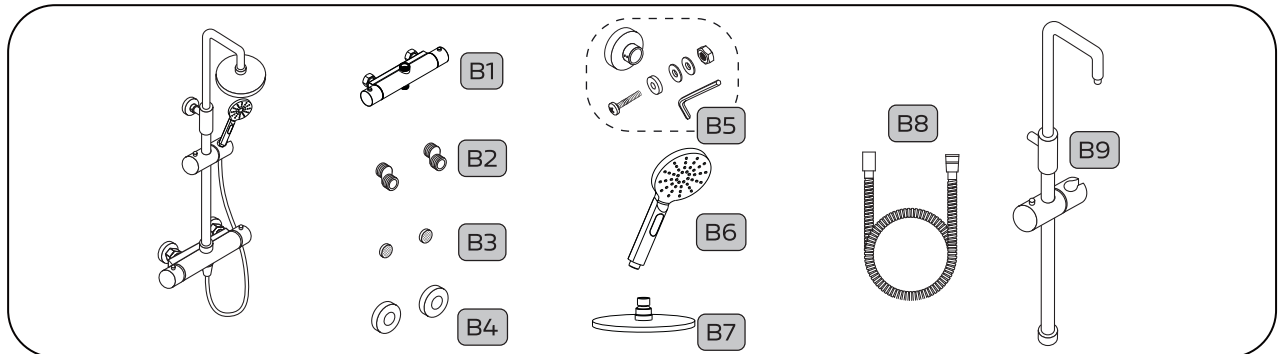

Scandia Black 6-1

DUSJKABINETT 80x80x205

Sort, Klart/ Checker, U/ Dusjsett

Model 80X80

Model	80x80
A	800mm
B	800mm
C	150mm

Not included , buy separately

1

2