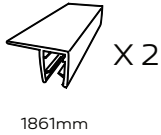

Scandia Black 6-1

DUSJKABINETT 80x80x205

Sort, Klart/ Checker, U/ Dusjsett

Model 80X80

Model	80x80
A	800mm
B	800mm
C	150mm

Not included , buy separately

1

2

3

4

5

6

11

8(12)

12

13