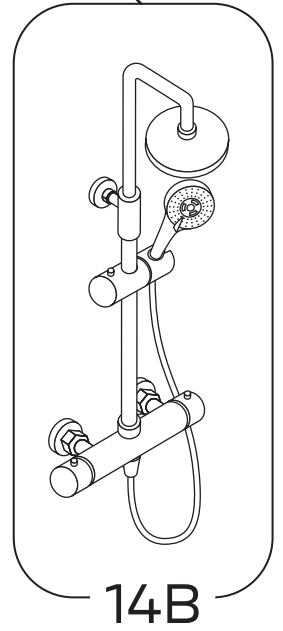

Scandia Black 6-1

DUSJKABINETT 80x80x205

Sort, Klart/ Checker, U/ Dusjsett

Model 80X80

Model	80x80
A	800mm
B	800mm
C	150mm

Not included , buy separately

1

2

3

4

5

6

11

8(12)

12

13

14A

14B

10(12)

15

16

17

18