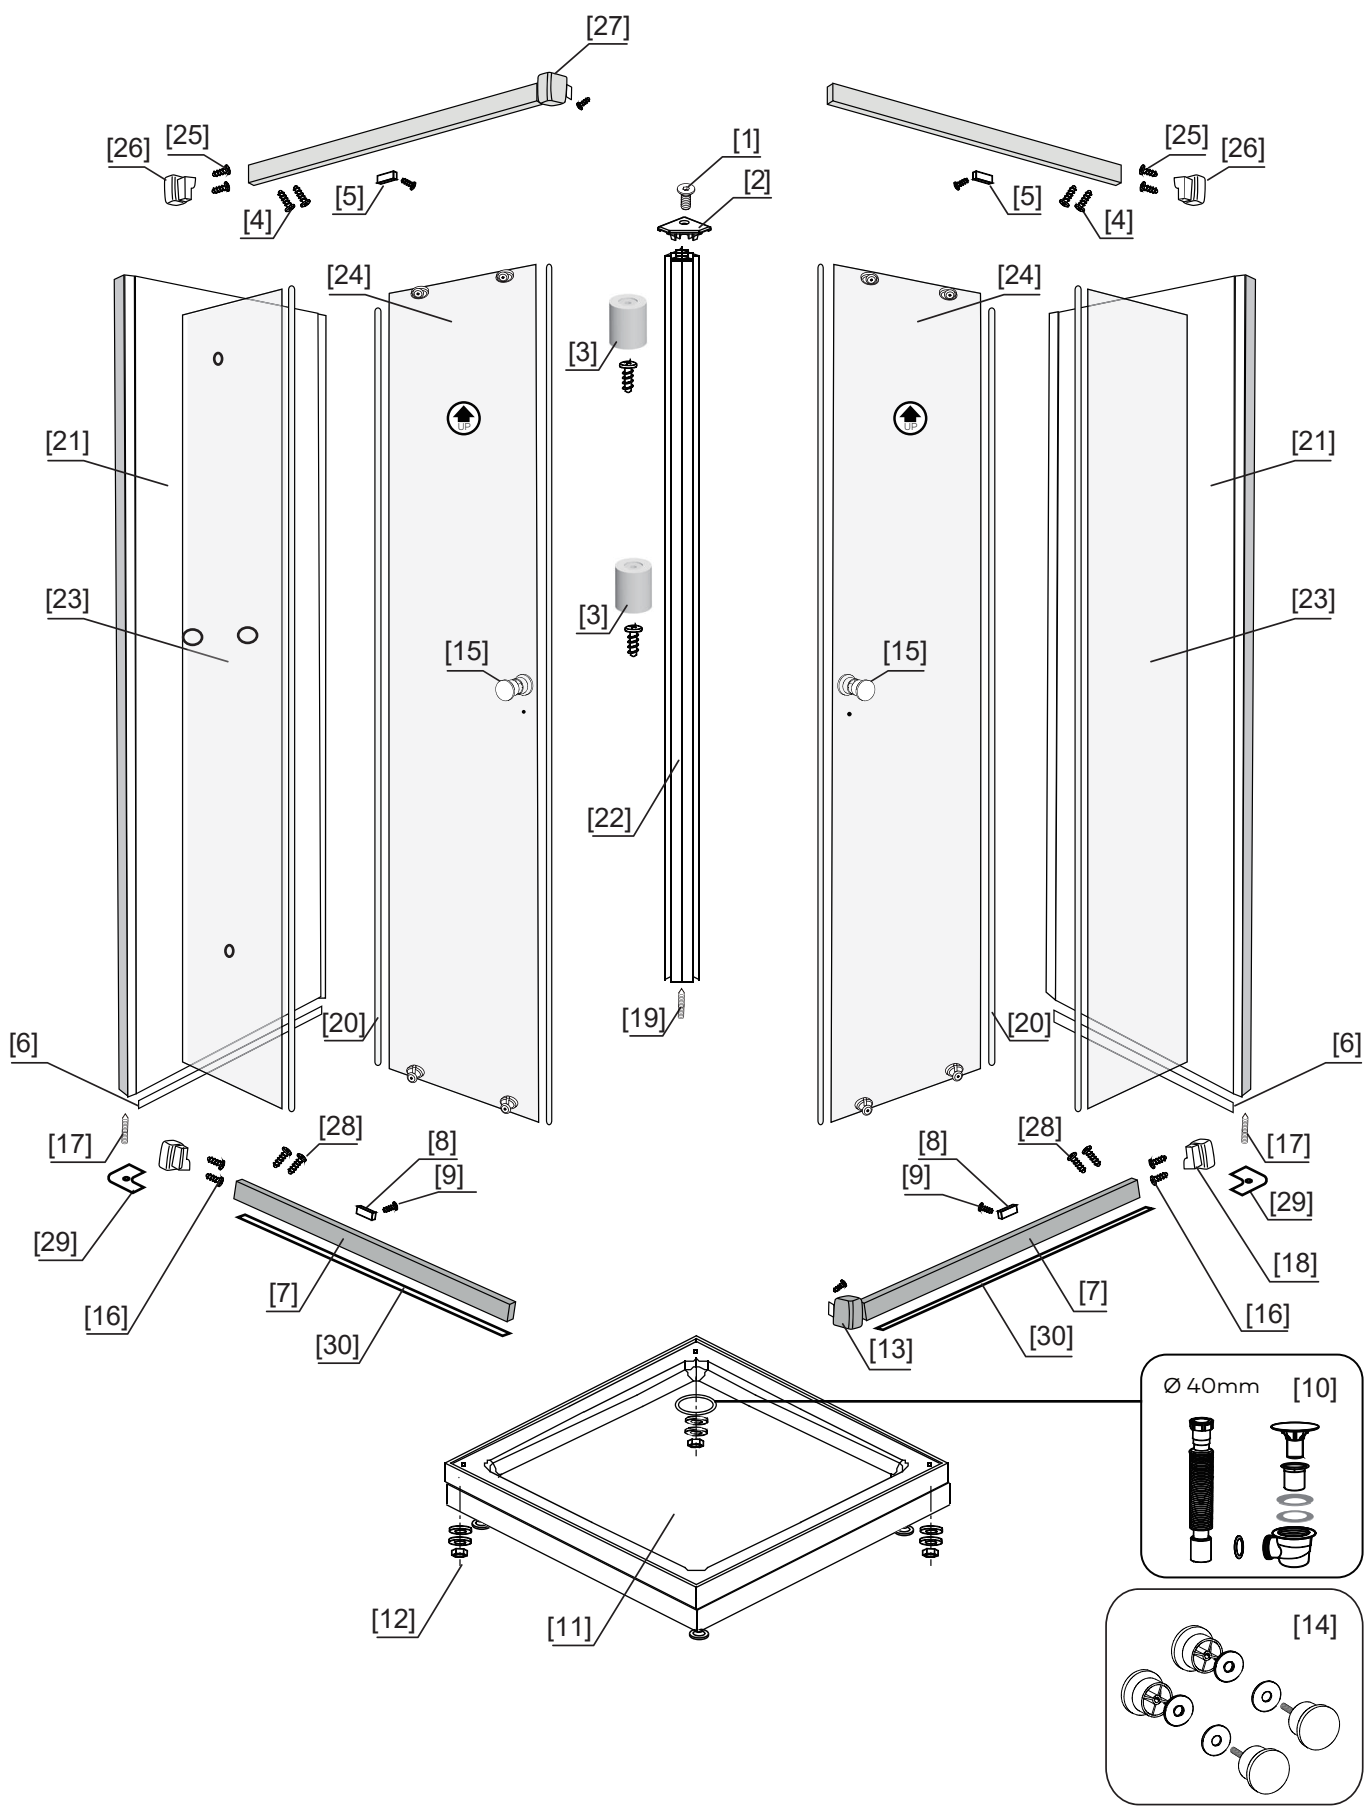

Scandia Black 6-1

DUSJKABINETT 80x80x205

Sort, Klart/ Checker, U/ Dusjsett

Model 80X80

Model	80x80
A	800mm
B	800mm
C	150mm

Not included , buy separately

1

2

3

4

5

6

11

8(12)

12

13

14A

14B

10(12)

15

16

17

18