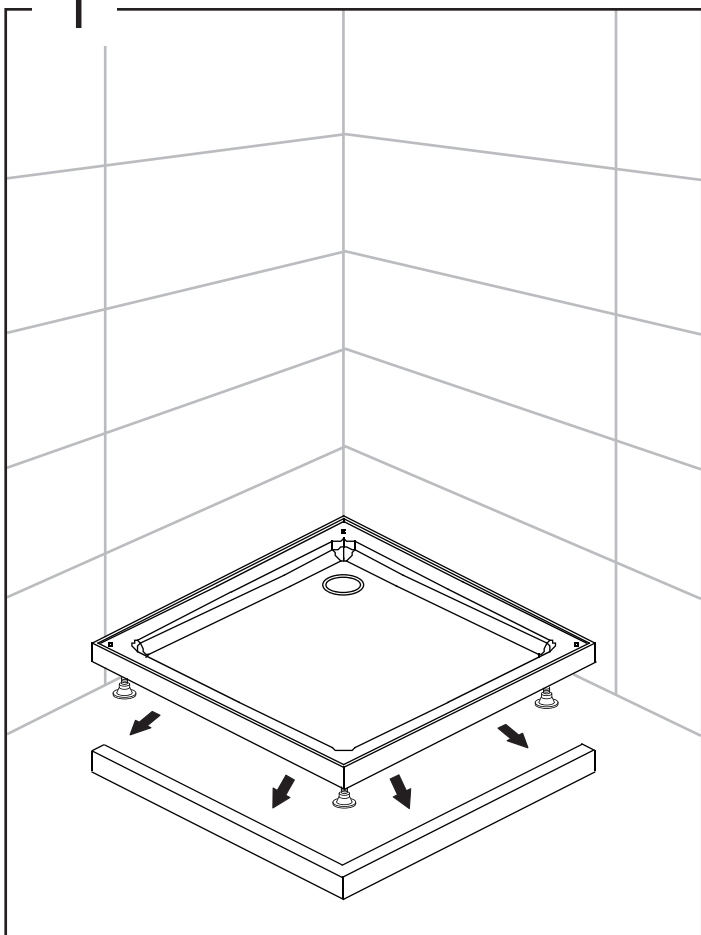

Scandia Black 6-1

DUSJKABINETT 80x80x205

Sort, Klart/ Checker, U/ Dusjsett

Model 80X80

Model	80x80
A	800mm
B	800mm
C	150mm

Not included , buy separately

1

2