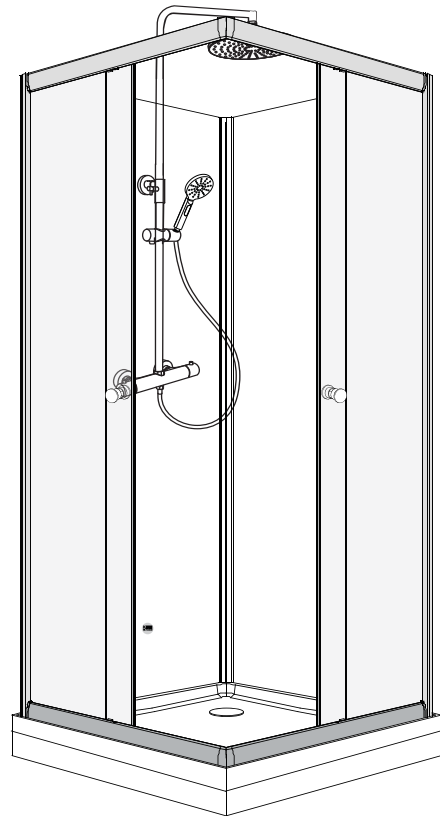

Scandia Black 6-1

DUSJKABINETT 80x80x205

Sort, Klart/ Checker, U/ Dusjsett

Model 80X80

Model	80x80
A	800mm
B	800mm
C	150mm

Not included , buy separately

1

2